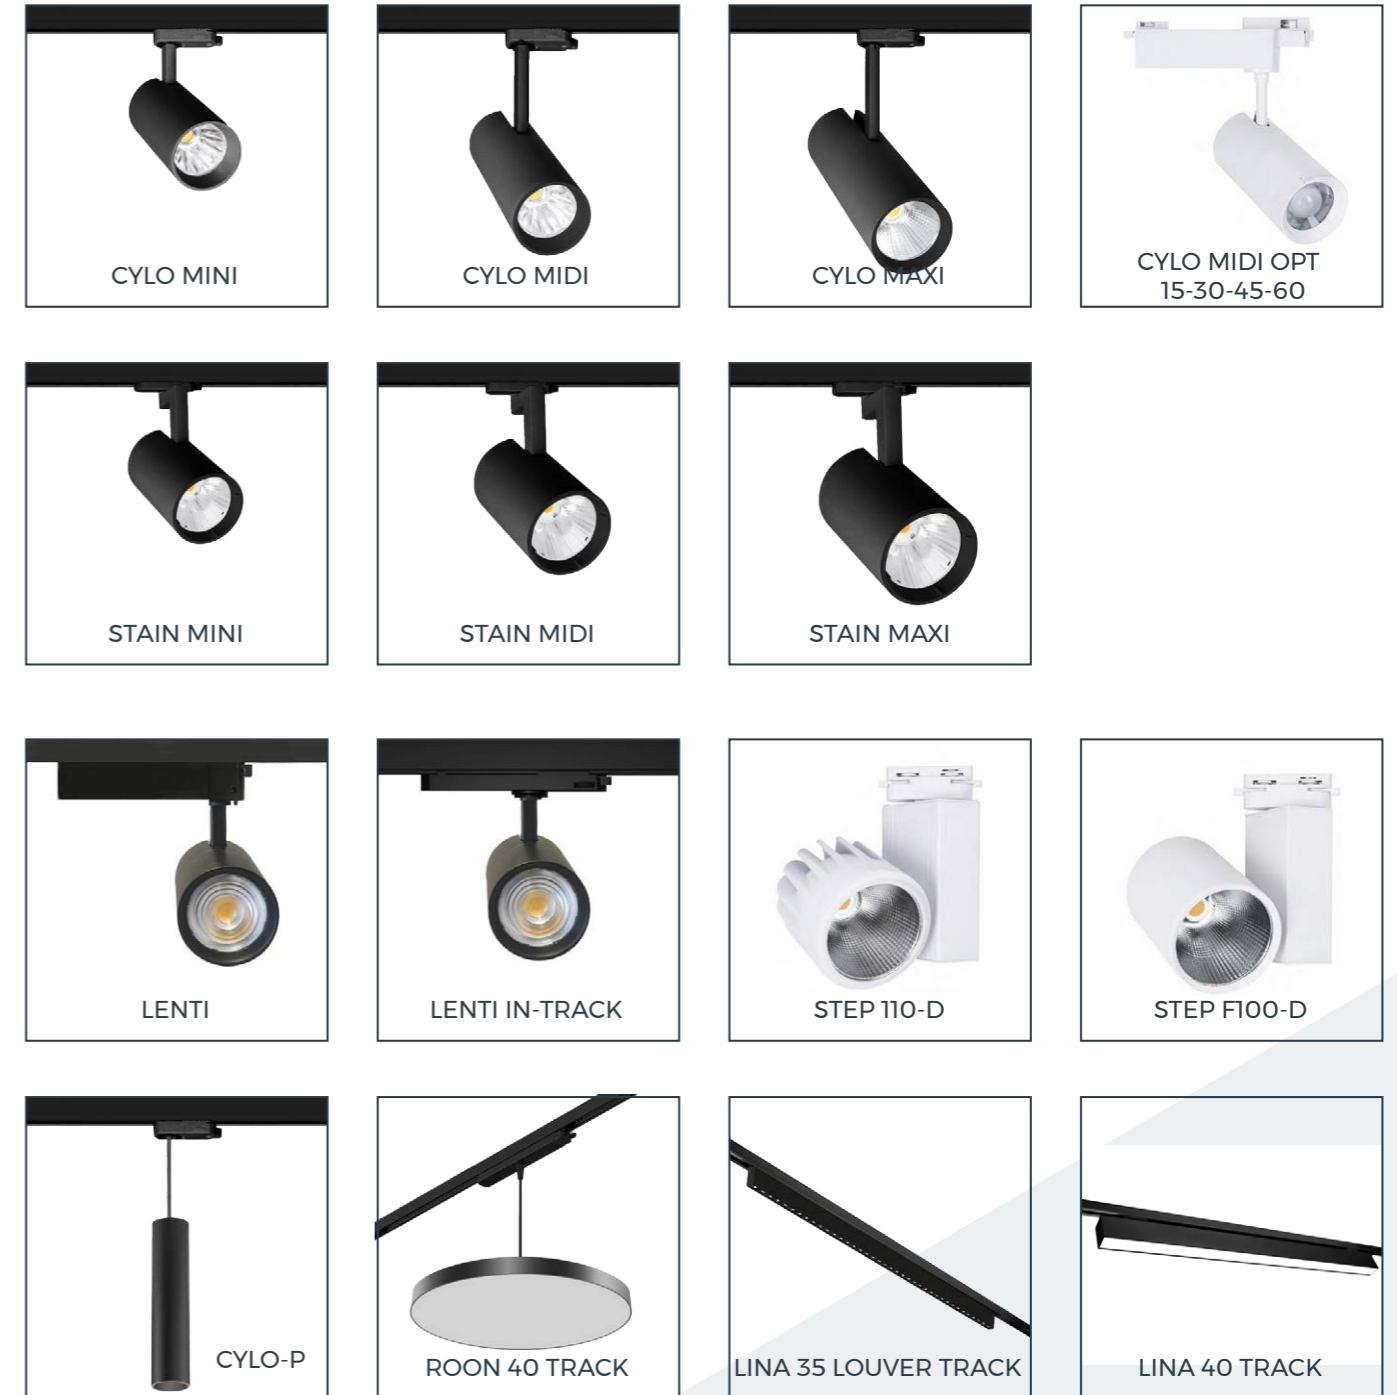

DOWNLIGHTS

PANEL LIGHTS

PANEL LIGHTS

TRACK LIGHTS

LINEAR LIGHTS

LINEAR LIGHTS

DECORATIVE LIGHTS

DECORATIVE LIGHTS

DECORATIVE LIGHTS

MAGNETIC TRACK LIGHTS

CYLO 50 MAGNETIC

CYLO 60 MAGNETIC

CYLO 80 MAGNETIC

CYLO 80 MAGNETIC

CYLO 80 SQ MAGNETIC

CYLO SPEAKER