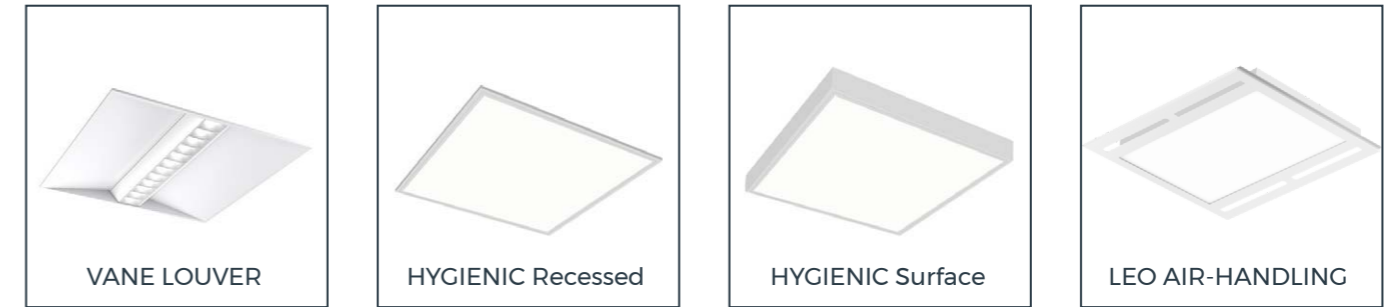

PANEL LIGHTS