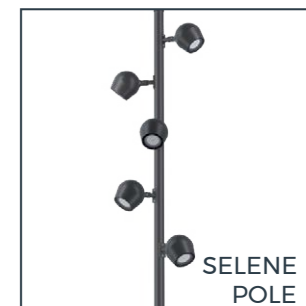

POLE TOP LIGHTS